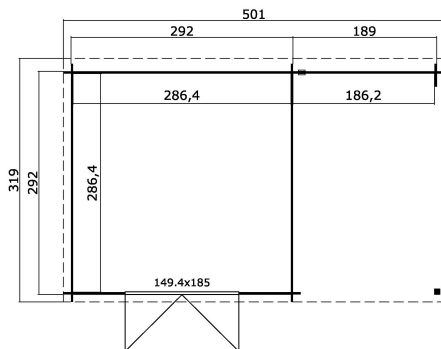

28 mm

2

0

PACKAGING: 1 PALLET(S)

330 x 118 x 58 cm
635 kg

EAN 4742913015059

DIMENSIONS

Floor area	8.20 m ²
Roof dimensions	3.19 x 5.01 m
Cubic volume	≈ 16.36 m ³
Wall height	≈ 1.88 m
Ridge height	≈ 2.11 m
Front overhang	≈ 199 cm

WINDOWS & DOORS

1 x Double door (SGA+28*) 149.4 x 185.0 cm

*SGA+28: Single Glazed Action with 28 mm Frame

ROOF & FLOOR

Roof boards	15x90 mm
Roof surface	16.03 m ²
Roof angle	≈ 4.5 °

* Optional roof covering available